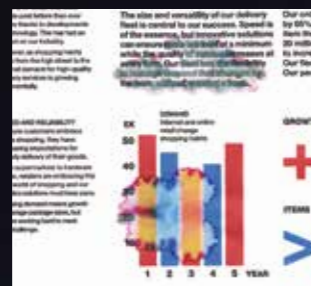

Outstanding Quality

With an improved formulation that works especially well with plain paper and special media such as tracing paper, the UltraChrome XD2 uses pigment ink for CMYK to provide quality, and to deliver accurate and sharp line printing that is suitable for vector images or luster data. The all-pigment UltraChrome XD2 ink achieves less bleed through and is also water resistant, allowing it to better withstand harsh weather conditions compared to dye-inks.

Dye