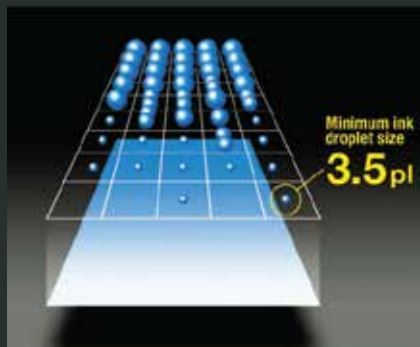

PrecisionCore Printhead Technology

Equipped with the next-generation PrecisionCore printhead technology that prolongs printhead longevity, the T-series delivers impeccable print speed, quality and reliability. Achieve remarkable print speeds that will print A1 printouts in 22 seconds* – the fastest in speed among all Epson T-Series printers.

With Nozzle Verification Technology, monitor nozzle health and enjoy smooth printing without interruptions, automatically adjusting print quality, even during printing.