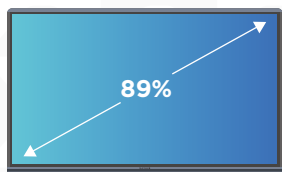

# MAXHUB EDUCATION >

A simple, delightful, purposeful catalyst for classes

Available sizes 55", 65", 75", 86"

## < MAXHUB Interactive Whiteboard >

- **Simple Design**

- **Immersive Display for Learning**

Narrow Bezel in a thin body at up to around 89% screen-to-body ratio;

A purposeful front bezel design that helps students concentrate on the screen

### Display

Size	55/65/75/86 inches
Display Ratio	16:9
Backlight	DLED
Resolution	3840 (H) × 2160 (V)
Viewing Angle	Horizontal 178°, Vertical 178°