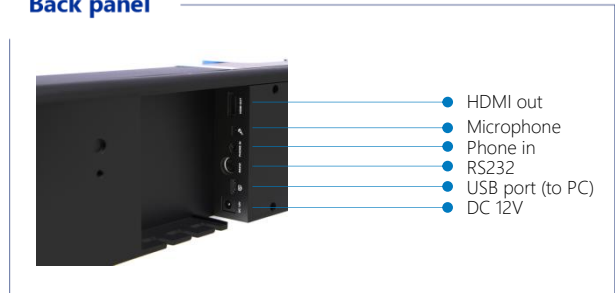

Back panel

©2019 AVer Information Inc. All rights reserved.
All brand names and logos are trademarks of their respective companies.

Contact Us.

Head Office.

Ruko Sampoerna Square No.15, Jl. Raya Hankam, Jatiraden, Jatisampurna, Bekasi 17433
Telp. (021) 22813394 - info@mandiriarthasolusi.co.id - www.mandiriarthasolusi.co.id

Branch Office.

Ruko Derwati Mas Estate, No. 31, Jl. Derwati Raya, Kel. Derwati, Kec. Rancasari - Bandung 40292
Telp. (022) 87311487

Follow Us.

Mandiri Artha Solusi mandiriartha 0812 1111 2948