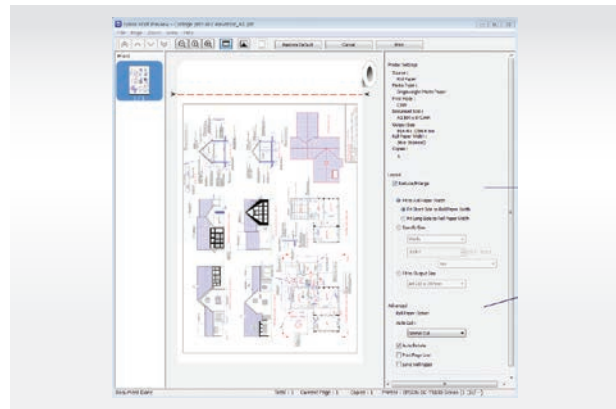

Control At Your Fingertips

A 4.3 inch touch panel on the T-series gives you the convenience of an easy setup and a PC-less operation that just makes things extra efficient.

Preview Before Printing

Save time and money when you preview your documents before printing, preventing accidental misprints that could otherwise lead to wastage.

Seamless Scan To Print

Scan and enlarge your printouts in just four easy steps without needing to connect to a computer. The SC-T5430M has an integrated scanner that will capture high resolution images and translate them in sharp details, ready for print.