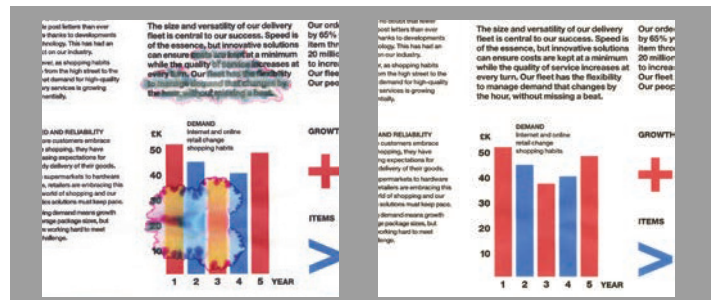

Pigment

Unsurpassable Quality

With an improved formulation that works especially well with plain paper and special media such as tracing paper, the UltraChrome XD2 uses pigment ink for CMYK to provide quality, and to deliver accurate and sharp line printing that is suitable for vector images or luster data. The all-pigment UltraChrome XD2 ink achieves less bleed through and are better at withstanding the harsh weather conditions compared to dye-inks, and are also water resistant.

Dye