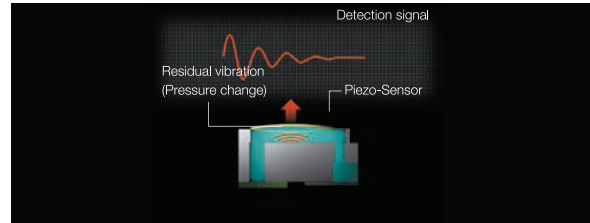

*Apple AirPrint is a trademark of Apple Inc.

Precision Printhead Technology

The T-series comes equipped with the next-generation PrecisionCore printhead technology, enabling superior print speed, quality and reliability. PrecisionCore technology utilises piezo elements to mechanically eject the ink. This heatless technology prolongs printhead longevity, providing reliable long-term operation.

The PrecisionCore technology, as well as Variable Size Dot Technology, allow the ink droplets to be controlled to the fineness of 3.5 picolitres.

Nozzle Verification Technology

Print without interruptions with the advanced built-in Nozzle Verification Technology (NVT). This technology monitors nozzle health and adjusts print quality automatically without interruption, even during printing.

The piezo element (sensor) detects the residual vibration (pressure change) in the ink chamber and diagnoses the nozzle condition.

If a clogged nozzle is indicated by an irregular vibration pattern, the printer automatically adjusts the quality.