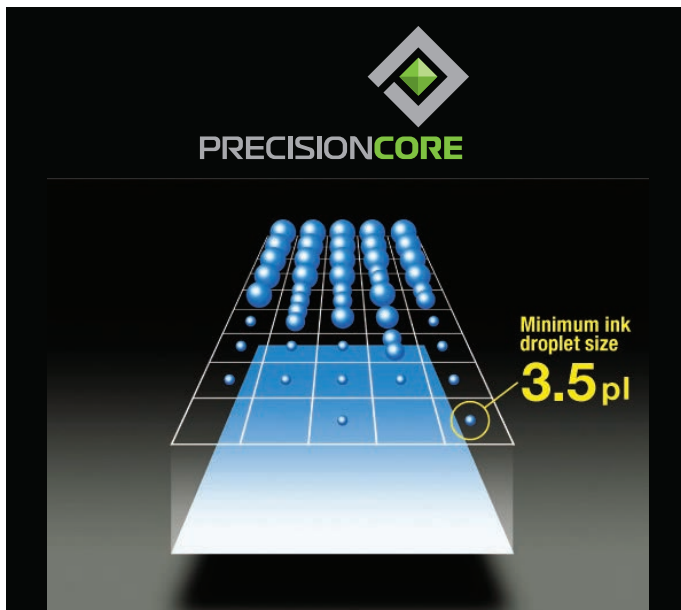

*Apple AirPrint is a trademark of Apple Inc.

Precision Printhead Technology

The T-series comes equipped with the next-generation PrecisionCore printhead technology, enabling superior print speed, quality and reliability. PrecisionCore technology utilises piezo elements to mechanically eject the ink. This heatless technology prolongs printhead longevity, providing reliable long-term operation.

The PrecisionCore technology, as well as Variable Size Dot Technology, allow the ink droplets to be controlled to the fineness of 3.5 picolitres.

Nozzle Verification Technology

Print without interruptions with the advanced built-in Nozzle Verification Technology (NVT). This technology monitors nozzle health and adjusts print quality automatically without interruption, even during printing.