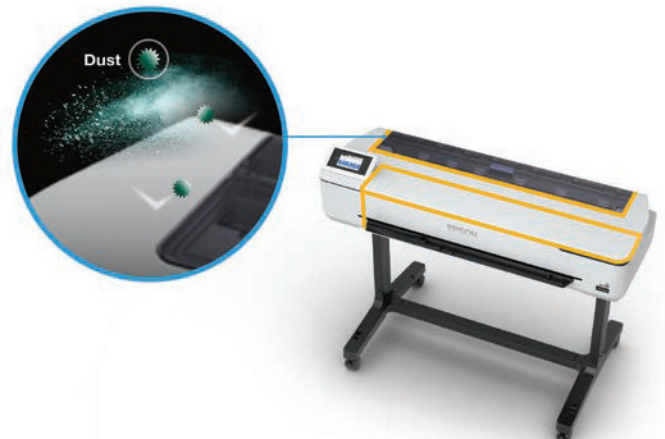

Trusted Productivity

Wireless Connectivity

The T-series is integrated with Wi-Fi and Wi-Fi Direct, making it convenient to print right from smart devices from anywhere in the office. The Wi-Fi Direct function acts as an access point, allowing devices to connect directly to the printer without a router. Additionally, the T-series printers come equipped to allow direct wireless printing from any Apple devices through Apple AirPrint*, without the need for any additional drivers.

*Apple AirPrint is a trademark of Apple Inc.

Precision Printhead Technology

The T-series comes equipped with the next-generation PrecisionCore printhead technology, enabling superior print speed, quality and reliability. PrecisionCore technology utilises piezo elements to mechanically eject the ink. This heatless technology prolongs printhead longevity, providing reliable long-term operation.

The PrecisionCore technology, as well as Variable Size Dot Technology, allow the ink droplets to be controlled to the fineness of 3.5 picolitres.

Nozzle Verification Technology

Print without interruptions with the advanced built-in Nozzle Verification Technology (NVT). This technology monitors nozzle health and adjusts print quality automatically without interruption, even during printing.

The piezo element (sensor) detects the residual vibration (pressure change) in the ink chamber and diagnoses the nozzle condition.

If a clogged nozzle is indicated by an irregular vibration pattern, the printer automatically adjusts the quality.

Anti-dust Design

Incorporating a unique anti-dust design, the T-Series printers require minimal cleaning and maintenance that are required for environments that are traditionally dusty, such as construction sites.