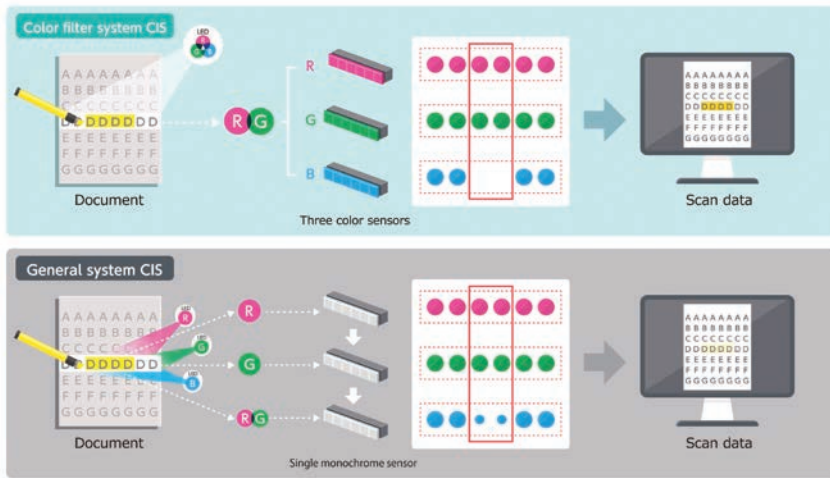

*Print speed is based on the SC-T5430M.

Unsurpassable Quality

With an improved formulation that works especially well with plain paper and special media such as tracing paper, the UltraChrome XD2 uses pigment ink for CMYK to provide quality, and to deliver accurate and sharp line printing that is suitable for vector images or luster data. The all-pigment UltraChrome XD2 ink achieves less bleed through and are better at withstanding the harsh weather conditions compared to dye-inks, and are also water resistant.

Dye

Pigment

Advanced Scanning Capabilities*

RGB Filters With Dual LEDs

In-built with RGB Filters and dual LEDs, the CIS Scanner on the SC-T5430M scans documents with greater clarity. Highlighter colours are clearly reflected, while wrinkle shadows are muted.

Supports Various Scan Modes

- **Watercolour Rendering**
Enable scans without breaking the gradation in watercolour renderings.
- **Recycled Paper Correction**
Correct the colour tone from recycled papers
- **Tracing Paper Correction**
Corrects the colour tone from tracing papers.
- **Blue Print Scanning**
Captures every line in a blue print for sharper details.
- **Inverted Blue Print**
Enable scanning for inverted blue print scanning.

Seamless Scan To Print

Scan and enlarge your printouts in just four easy steps without needing to connect to a computer. The SC-T5430M has an integrated scanner that will capture high resolution images and translate them in sharp details, ready for print.