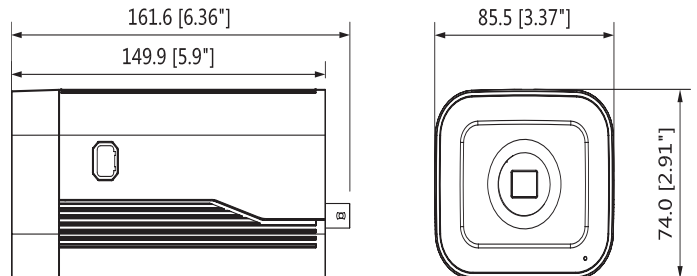

Environmental

Operating Conditions	-30° C ~ +60° C (-22° F ~ +140° F) / Less than 95% RH
Storage Conditions	-30° C ~ +60° C (-22° F ~ +140° F) / Less than 95% RH
Ingress Protection	N/A
Vandal Resistance	N/A

Construction

Casing	Metal
Dimensions	161.6mm×85.5mm×74.0mm (6.36"×3.37"×2.91")
Net Weight	0.78Kg (1.72lb)
Gross Weight	0.92Kg (2.03lb)

Ordering Information

Type	Part Number	Description
2MP camera	DH-IPC-HF8432FP-FD	2MP Starlight Face Detection Box Network Camera, PAL
	DH-IPC-HF8242FN-FD	2MP Starlight Face Detection Box Network Camera, NTSC
	IPC-HF8242FP-FD	2MP Starlight Face Detection Box Network Camera, PAL
	IPC-HF8242FN-FD	2MP Starlight Face Detection Box Network Camera, NTSC
Accessories (optional)	PFB110W	Wall mount
	PFB121W	Wall mount

Accessories

Optional:

Wall Mount	Wall/Ceiling/Plane Mount
PFB121W	PFB110W

Dimensions (mm/inch)

Contact Us.

Head Office. Ruko Sampoerna Square No. 15
Jl. Raya Hankam, Jatisampurna - Bekasi 17433
Telp. (021) 22813394

www.mandiarthasolusi.co.id
info@mandiarthasolusi.co.id