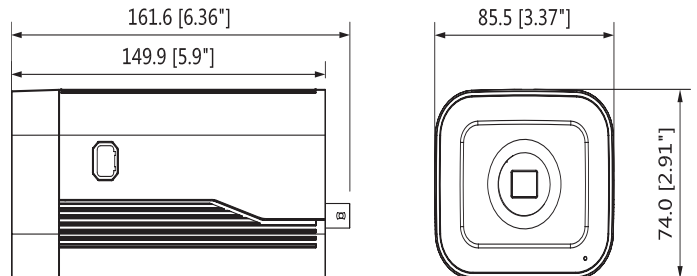

Environmental

Operating Conditions	-30° C ~ +60° C (-22° F ~ +140° F) / Less than 95% RH
Storage Conditions	-30° C ~ +60° C (-22° F ~ +140° F) / Less than 95% RH
Ingress Protection	N/A
Vandal Resistance	N/A

Construction

Casing	Metal
Dimensions	161.6mm×85.5mm×74.0mm (6.36"×3.37"×2.91")
Net Weight	0.78Kg (1.72lb)
Gross Weight	0.92Kg (2.03lb)

Ordering Information

Type	Part Number	Description
2MP Camera	DH-IPC-HF8432FP-FR	2MP Starlight Face Recognition Box Network Camera, PAL
	DH-IPC-HF8242FN-FR	2MP Starlight Face Recognition Box Network Camera, NTSC
	IPC-HF8242FP-FR	2MP Starlight Face Recognition Box Network Camera, PAL
	IPC-HF8242FN-FR	2MP Starlight Face Recognition Box Network Camera, NTSC
Accessories (optional)	PFB110W	Wall mount
	PFB121W	Wall mount

Accessories

Optional:

Wall Mount	Wall/Ceiling/Plane Mount
PFB121W	PFB110W

Dimensions (mm/inch)

Contact Us.

Head Office. Ruko Sampoerna Square No. 15
Jl. Raya Hankam, Jatisampurna - Bekasi 17433
Telp. (021) 22813394

www.mandiarthasolusi.co.id
info@mandiarthasolusi.co.id